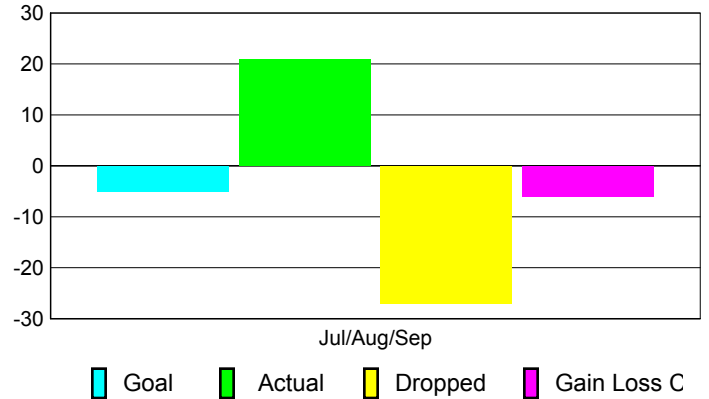

**Club Results 2010-2011**

Goal, New, Dropped, Gain/Loss

**MEMBERSHIP**

Membership Results  
2010-2011

Membership  
2009-2010

Month	Net Memb Goal	Actual New Memb	Actual Dropped Memb	Gain/Loss of Memb	Gain/Loss of Memb
Jul/Aug/Sep	-5	21	-27	-6	-8
<b>Totals</b>	<b>-5</b>	<b>21</b>	<b>-27</b>	<b>-6</b>	<b>-8</b>

**Membership Results 2010-2011**

Goal, New, Dropped, Gain/Loss

**Comparison of Club Gain/Loss**

Current Year Compared to the Previous Year

**Comparison of Membership Gain/Loss**

Current Year Compared to the Previous Year