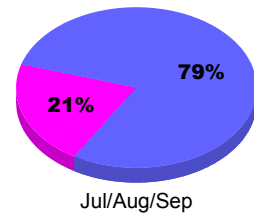

**Club Results 2010-2011**

Goal, New, Dropped, Gain/Loss

**MEMBERSHIP**

Membership Results  
2010-2011

Membership  
2009-2010

Month	Net Memb Goal	Actual New Memb	Actual Dropped Memb	Gain/Loss of Memb	Gain/Loss of Memb
Jul/Aug/Sep	-5	21	-27	-6	-8
<b>Totals</b>	<b>-5</b>	<b>21</b>	<b>-27</b>	<b>-6</b>	<b>-8</b>

**Membership Results 2010-2011**

Goal, New, Dropped, Gain/Loss

**Comparison of Club Gain/Loss**

Current Year Compared to the Previous Year

**Comparison of Membership Gain/Loss**

Current Year Compared to the Previous Year

**YTD Status Quo Clubs 2010-2011**

Status Quo Clubs Compared to Status Quo Members

**Gender Comparison 2010-2011**

Male Female